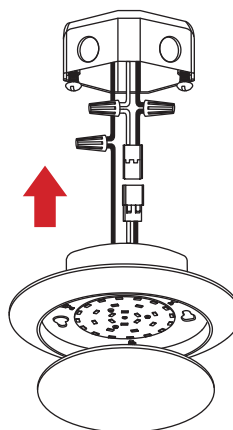

HOW TO INSTALL

1) J - Box Installation